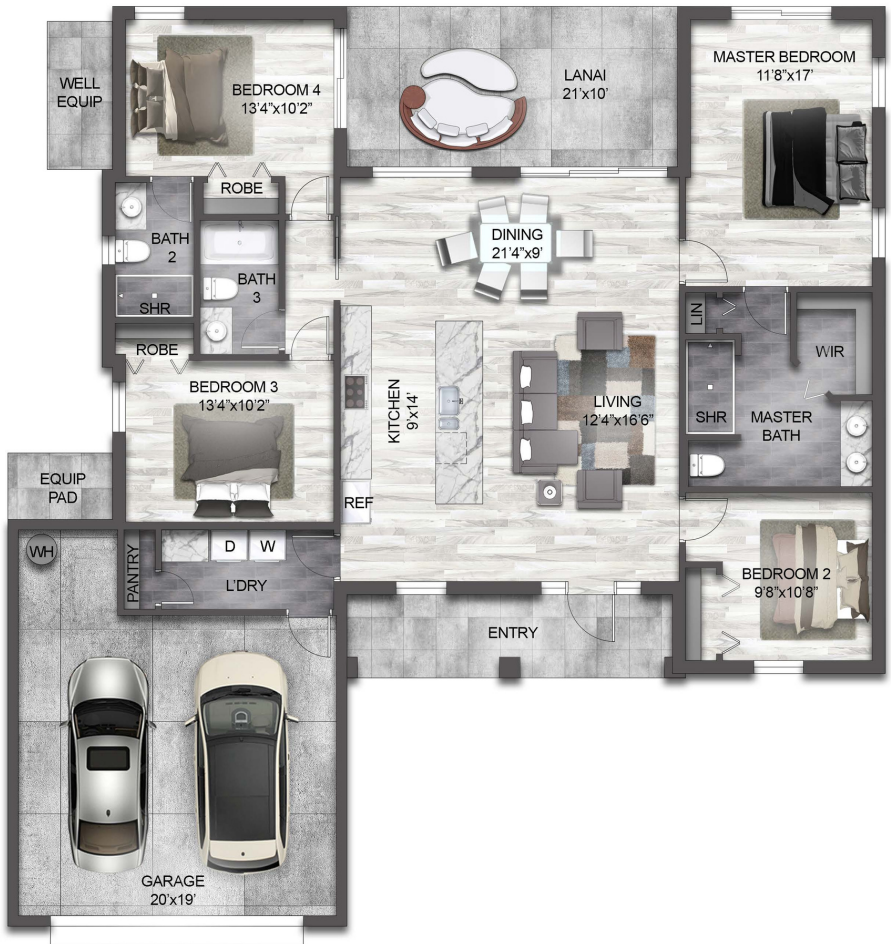

VERONA

4 Bedroom

3 Baths

2 Car Garage

1683 SQ FT Living Space

Total 2548 SQ FT

Includes:

- Dual Sinks in Master
- Screened-in Lanai
- Sparkle White Quartz Countertops
- Stainless Appliances

FLOOR PLAN